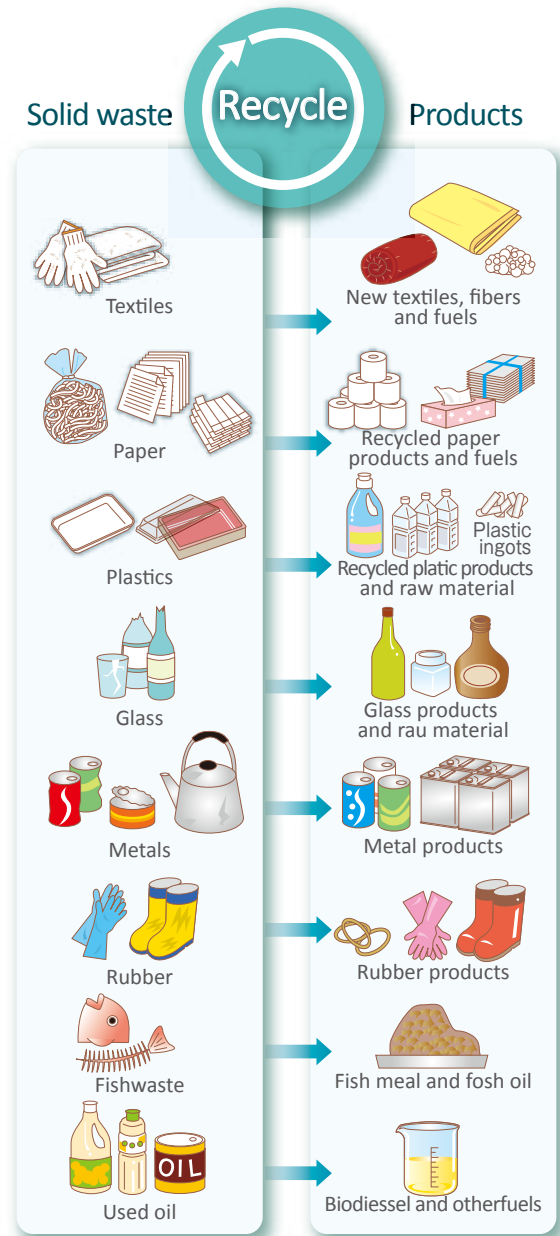

We are now pioneering “Solid Wastes Total Management” in Thailand

From waste to Resource!

Rematec & KSN (Thailand) Co., Ltd
E-mail:chanetr@rkt.co.th
26th floor, Central City Bangna Tower,
Room OF2602, No. 587, 589 Bangna - Trad km. 3,
Bangna, Bangkok 10260