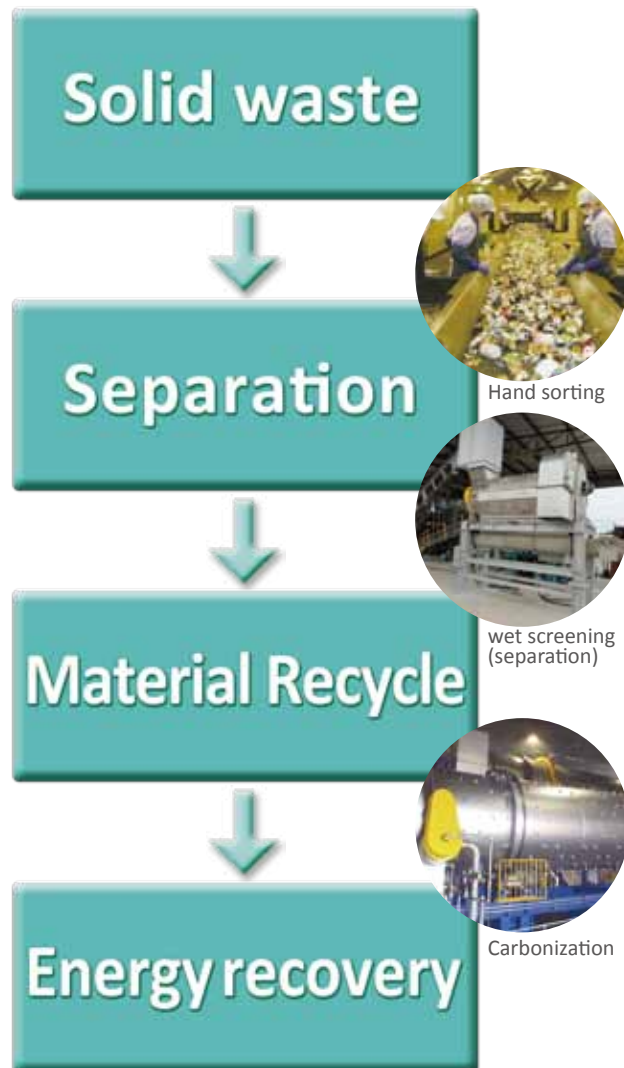

We are now pioneering “Solid Wastes Total Management” in Thailand

From waste to Resource!

Rematec & KSN (Thailand) Co., Ltd
E-mail:chanetr@rkt.co.th
26th floor, Central City Bangna Tower,
Room OF2602, No. 587, 589 Bangna - Trad km. 3,
Bangna, Bangkok 10260